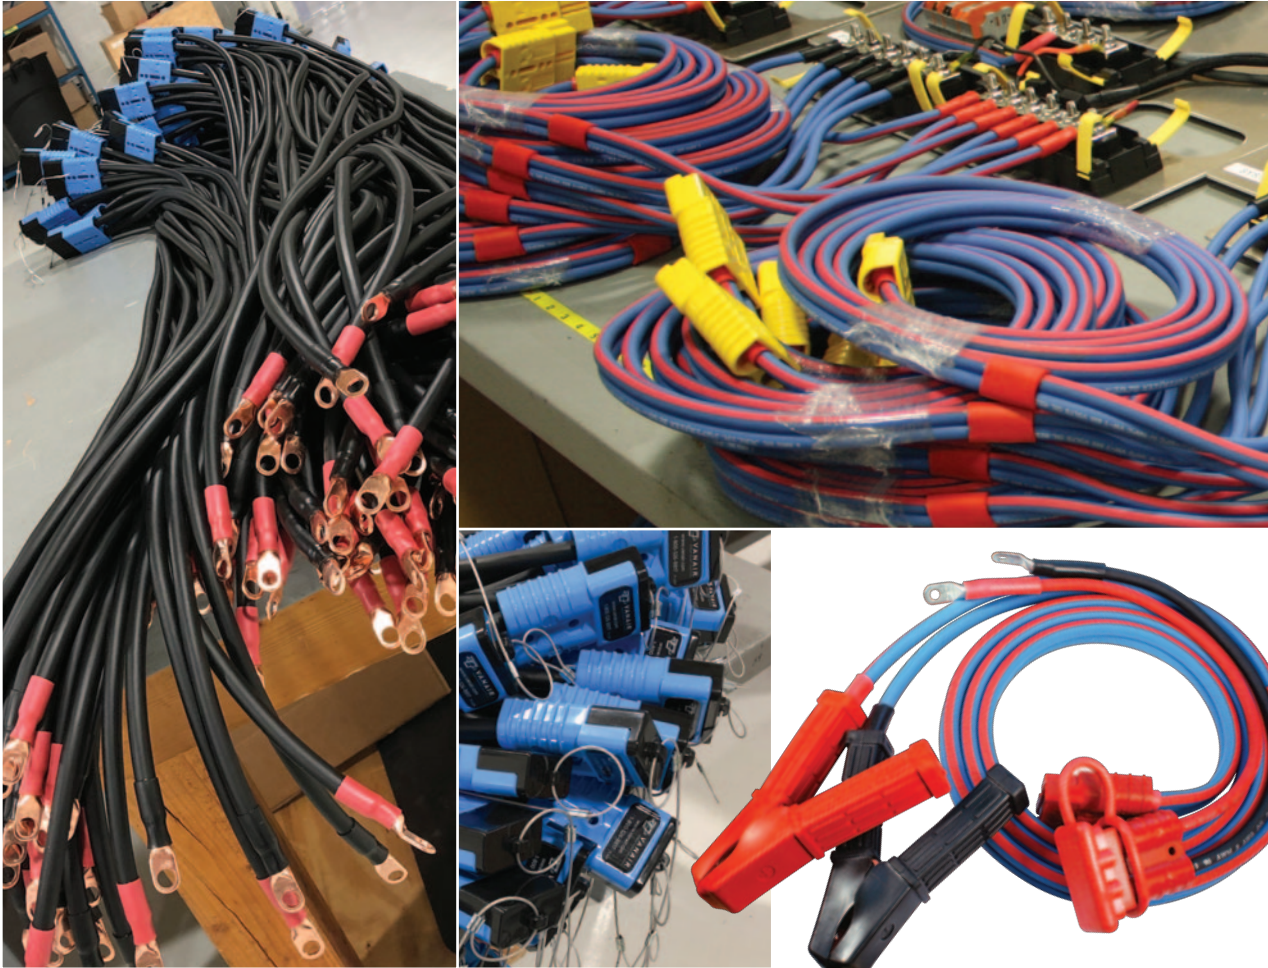

Custom Power Connector Cables, Protective Covers

Protective SY Covers

Black Polycarbonate Cover

Housing Size	Part Number
175 Amp	STC905
350 Amp	STC906

Black Rubber Cover

Housing Size	Part Number
350 Amp	STC902-BLK
175 Amp	STC903-BLK
50 Amp	STC904-BLK