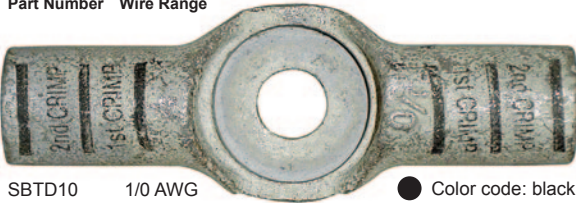

Plated Stud Top / Side Mount 4 – 4/0 AWG

Straight Universal Polarity

| Part Number | Wire Range |
|-------------|------------|
| SBTT4 | 4 AWG |
| SBTT1 | 1-2 AWG |
| SBTT10 | 1/0 AWG |
| SBTT20 | 2/0 AWG |
| SBTT30 | 3/0 AWG |
| SBTT40 | 4/0 AWG |

Double Splice Universal Polarity

Part Number Wire Range

SBTD10 1/0 AWG ● Color code: black

Part Number Wire Range

SBTD30 3/0 AWG ● Color code: purple

SBTD20 2/0 AWG ● Color code: orange

SBTD40 4/0 AWG ● Color code: yellow

Stackable 2/0 AWG

Straight Universal Polarity

Part Number Wire Range

SBTS20 2/0 AWG

Double Splice Universal Polarity

Part Number Wire Range

SBTSD20 2/0 AWG ● Color code: orange

Parts shown approximately actual size