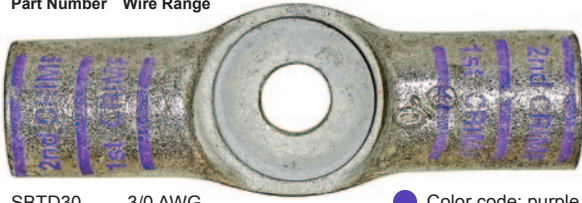

Plated Stud Top / Side Mount 4 – 4/0 AWG

Straight Universal Polarity

| Part Number | Wire Range |
|-------------|------------|
| SBTT4 | 4 AWG |
| SBTT1 | 1-2 AWG |
| SBTT10 | 1/0 AWG |
| SBTT20 | 2/0 AWG |
| SBTT30 | 3/0 AWG |
| SBTT40 | 4/0 AWG |

Double Splice Universal Polarity

Part Number Wire Range

SBTD10 1/0 AWG ● Color code: black

Part Number Wire Range

SBTD30 3/0 AWG ● Color code: purple

SBTD20 2/0 AWG ● Color code: orange

SBTD40 4/0 AWG ● Color code: yellow

Stackable 2/0 AWG

Straight Universal Polarity

Part Number Wire Range

SBTS20 2/0 AWG

Double Splice Universal Polarity

Part Number Wire Range

SBTSD20 2/0 AWG ● Color code: orange

Parts shown approximately actual size